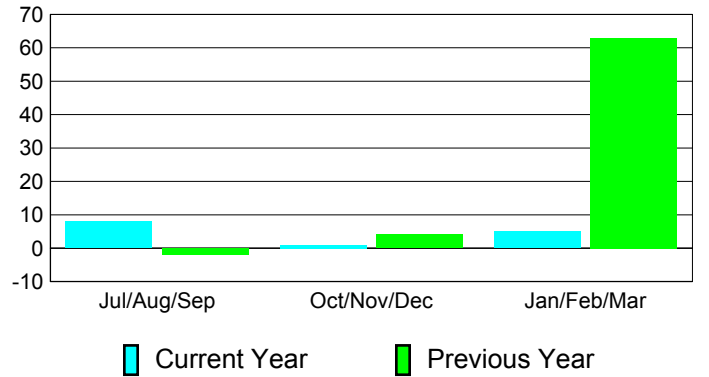

**Membership Results
2010-2011**

**Membership
2009-2010**

Month	Net Memb Goal	Actual New Memb	Actual Dropped Memb	Gain/Loss of Memb	Gain/Loss of Memb
Jul/Aug/Sep	0	29	-21	8	-2
Oct/Nov/Dec	0	23	-22	1	4
Jan/Feb/Mar	65	40	-35	5	63
Totals	65	92	-78	14	65

Membership Results 2010-2011

Goal, New, Dropped, Gain/Loss

Comparison of Membership Gain/Loss

Current Year Compared to the Previous Year

Gender Comparison 2010-2011

Jul/Aug/Sep

Oct/Nov/Dec

Jan/Feb/Mar