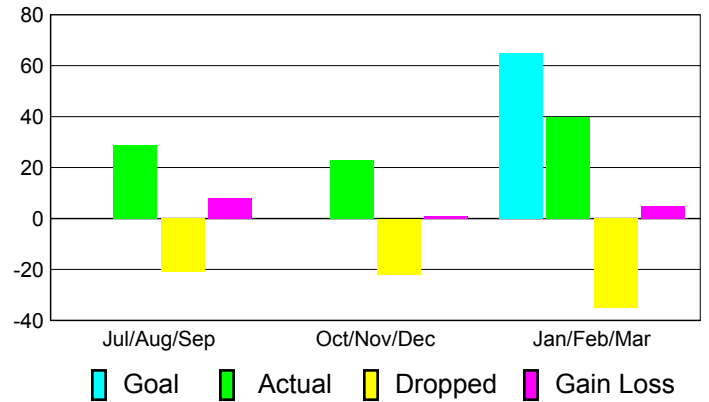

Membership Results 2010-2011

Goal, New, Dropped, Gain/Loss

Comparison of Membership Gain/Loss

Current Year Compared to the Previous Year